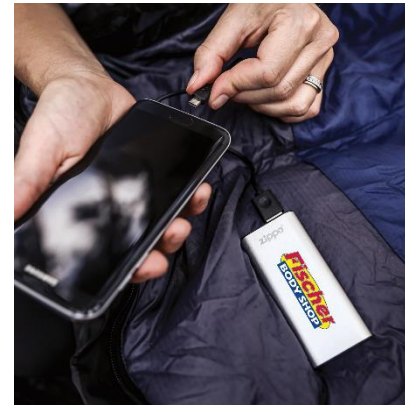

40510 3-HOUR RECHARGEABLE HAND WARMER & POWERBANK

Dual sided heat up with high and low settings for adjustable warmth. Rechargeable 2600 mah Lithium polymer battery that runs for up to 3 hours.
Available in Black, Silver, Green, Orange, & Blue.

As low as: $35.00 (D) | Minimum: 48