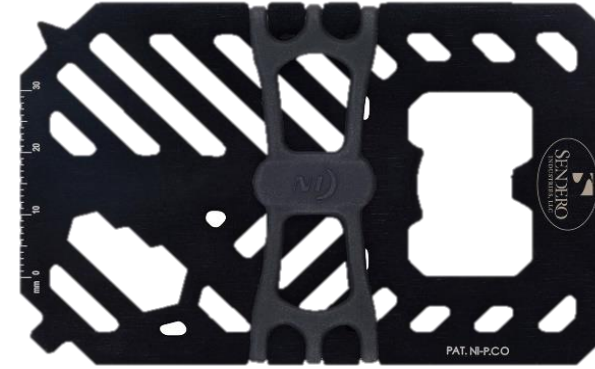

As low as: \$13.00 (C) | Minimum: 72

DH1 NITE IZE® DOOHICKEY KEY TOOL

Half a dozen tools in the palm of your hand!

As Low as \$6.95 (C) | Minimum: 100

SB-3 NITE IZE® S-BINER #3

2 3/4" long dual gated carabiner made of high quality stainless steel.

As Low as \$5.00 (C) | Minimum: 100

FINT NITE IZE® FINANCIAL TOOL

7-in-1 multi tool wallet is also a wrench, screwdriver, bottle opener, ruler, and can securely hold your cash and cards!

As low as: \$13.00 (C) | Minimum: 72