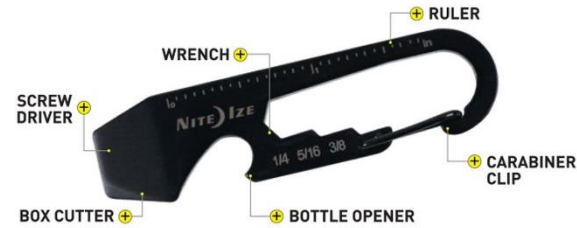

As low as: \$24.75 (C) | Minimum: 48

4785 TACTICAL PEN WITH LIGHT

6" long. Charcoal Grey Metal body with pen, glass breaker and LED Light. Comes with clip. Heavy Duty. Boxed.

As low as: \$17.50 (C) | Minimum: 48

1115 AUTO EMERGENCY TOOL

A 6" long easy to stow, 3-in-1 safety tool every vehicle owner should have. Featuring a powerful COB flashlight, window breaker, and seat-belt cutter. Includes 1 "AA" battery. Laser engraved. Boxed.

As low as: \$13.00 (C) | Minimum: 72

DH1 NITE IZE® DOOHICKEY KEY TOOL

Half a dozen tools in the palm of your hand!

As Low as \$6.95 (C) | Minimum: 100

SB-3 NITE IZE® S-BINER #3

2 3/4" long dual gated carabiner made of high quality stainless steel.

As Low as \$5.00 (C) | Minimum: 100

FINT NITE IZE® FINANCIAL TOOL

7-in-1 multi tool wallet is also a wrench, screwdriver, bottle opener, ruler, and can securely hold your cash and cards!

As low as: \$13.00 (C) | Minimum: 72