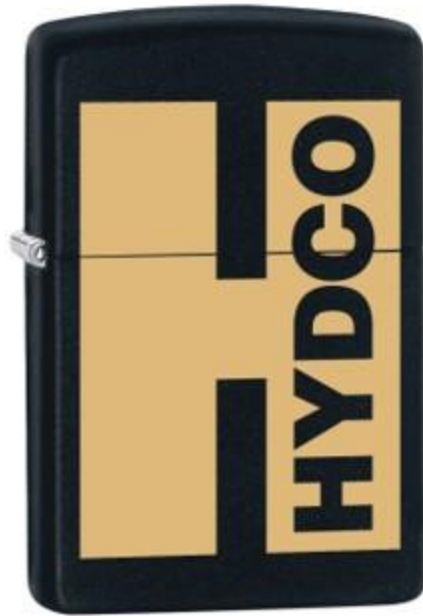

As low as: \$57.00 (D) | Minimum: 48

40510 3-HOUR RECHARGEABLE HAND WARMER & POWERBANK

Dual sided heat up with high and low settings for adjustable warmth. Rechargeable 2600 mah Lithium polymer battery that runs for up to 3 hours.
Available in Black, Silver, Green, Orange, & Blue.

As low as: \$35.00 (D) | Minimum: 48

ZIPPO® WINDPROOF LIGHTERS

Available in amazing color options & finishes! Backed by Zippo's Lifetime Guarantee. Packaged in a gift box. **Made In The USA.**

As low as: \$24.25 (D) | Minimum: 48