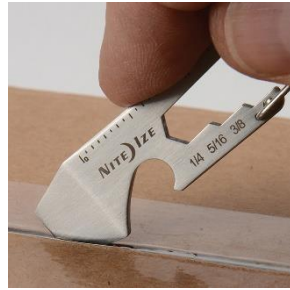

As low as: \$17.50 (C) | Minimum: 48

236 EMERGENCY RESCUE KNIFE

4 3/4" handle, 3 1/2" stainless steel blade. Features a serrated edge blade, blunt knife tip, pocket clip, a window-glass breaker, and seat-belt cutter built into the handle. Laser engraved. Boxed.

As low as: \$24.75 (C) | Minimum: 48

4785 TACTICAL PEN WITH LIGHT

6" long. Charcoal Grey Metal body with pen, glass breaker and LED Light. Comes with clip. Heavy Duty. Boxed.

As low as: \$17.50 (C) | Minimum: 48

1115 AUTO EMERGENCY TOOL

A 6" long easy to stow, 3-in-1 safety tool every vehicle owner should have. Featuring a powerful COB flashlight, window breaker, and seat-belt cutter. Includes 1 "AA" battery. Laser engraved. Boxed.

As low as: \$13.00 (C) | Minimum: 72

DH1 NITE IZE® DOOHICKEY KEY TOOL

Half a dozen tools in the palm of your hand!

As Low as \$6.95 (C) | Minimum: 100

SB-3 NITE IZE® S-BINER #3

2 3/4" long dual gated carabiner made of high quality stainless steel.