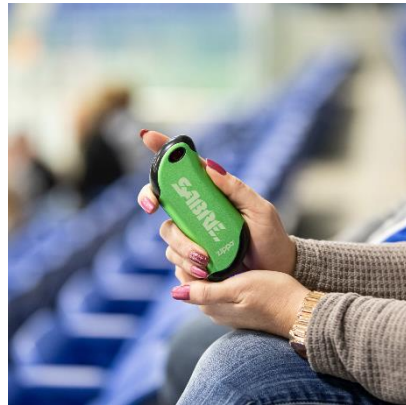

40512 9-HOUR RECHARGEABLE HAND WARMER & POWERBANK

Dual sided heating, with 6 different settings. Rechargeable 5200 mAh lithium-ion battery, with up to 9-hours of run time per charge!
Available in Black, Silver, Green, Orange, & Blue.

As low as: $57.00 (D) | Minimum: 48