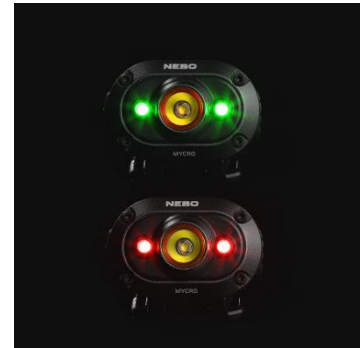

As Low as: \$52.00 (C) | Minimum: 24 Pieces

COAST®

G20 COAST® AAA INSPECTION BEAM PENLIGHT

Ultra-compact LED inspection flashlights with clip. Beam designed to be a perfect circle and minimal glare for optimal close work. 5 2/3" L with 2 "AAA" batteries. Laser Engraved. Boxed.

As low as: \$22.50 (C) | Minimum: 48

6525 SLYDE + WORK/FLASHLIGHT

4 Light modes with a powerful magnetic base. Slide the head of the light up to reveal the powerful work light. Water-and-impact resistant. 7 3/4" Long. 4 "AAA" batteries included. Laser Engraved. Boxed.

As low as: \$49.50 (c) | Minimum: 24

6737 BIG LARRY 2 LIGHT

The 7 3/4"L BIG Larry 2 features a C.O.B. worklight, a top flashlight, a steel clip, and a magnetic base for hands-free lighting options. 4 light modes that are fully dimmable. Powered by 3 AA batteries (included). Laser Engraved. Boxed.

As low as: \$39.50 (c) | Minimum: 24

NEB-HLP-0011 MYCRO RECHARGEABLE HEADLAMP

The MYCRO Headlamp is a rechargeable headlamp and cap light. Small enough to fit in the palm of your hand. Features a 400 lumen Turbo Mode & 6 different light modes.