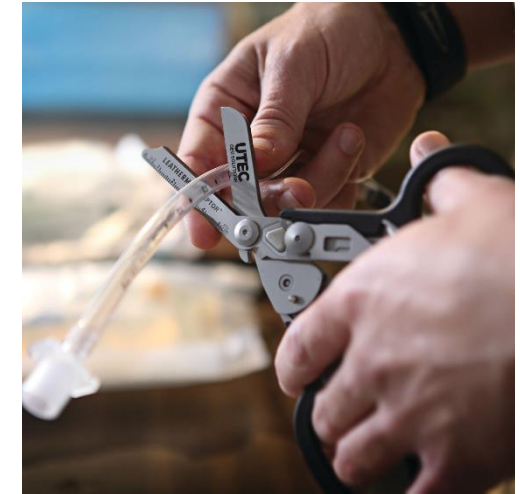

LM43 LEATHERMAN® RAPTOR™

Medical Shears for tactical and emergency purposes. Features include medical
shears, strap cutter, ruler, oxygen tank wrench, glass breaker, and more! Laser
engraved. Holster included. Available in 6 colors. Boxed. **Made in the USA of US &
Foreign Components.**

As Low as: $91.00 (D) | Minimum: 24