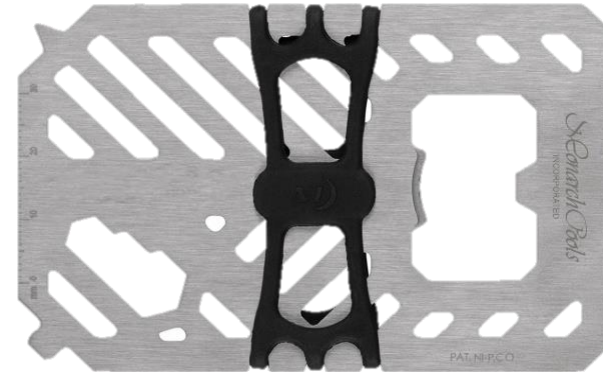

FINT NITE IZE® FINANCIAL TOOL

7-in-1 multi tool wallet is also a wrench, screwdriver, bottle opener, ruler, and can securely hold your cash and cards!

As low as: $13.00 (C) | Minimum: 72